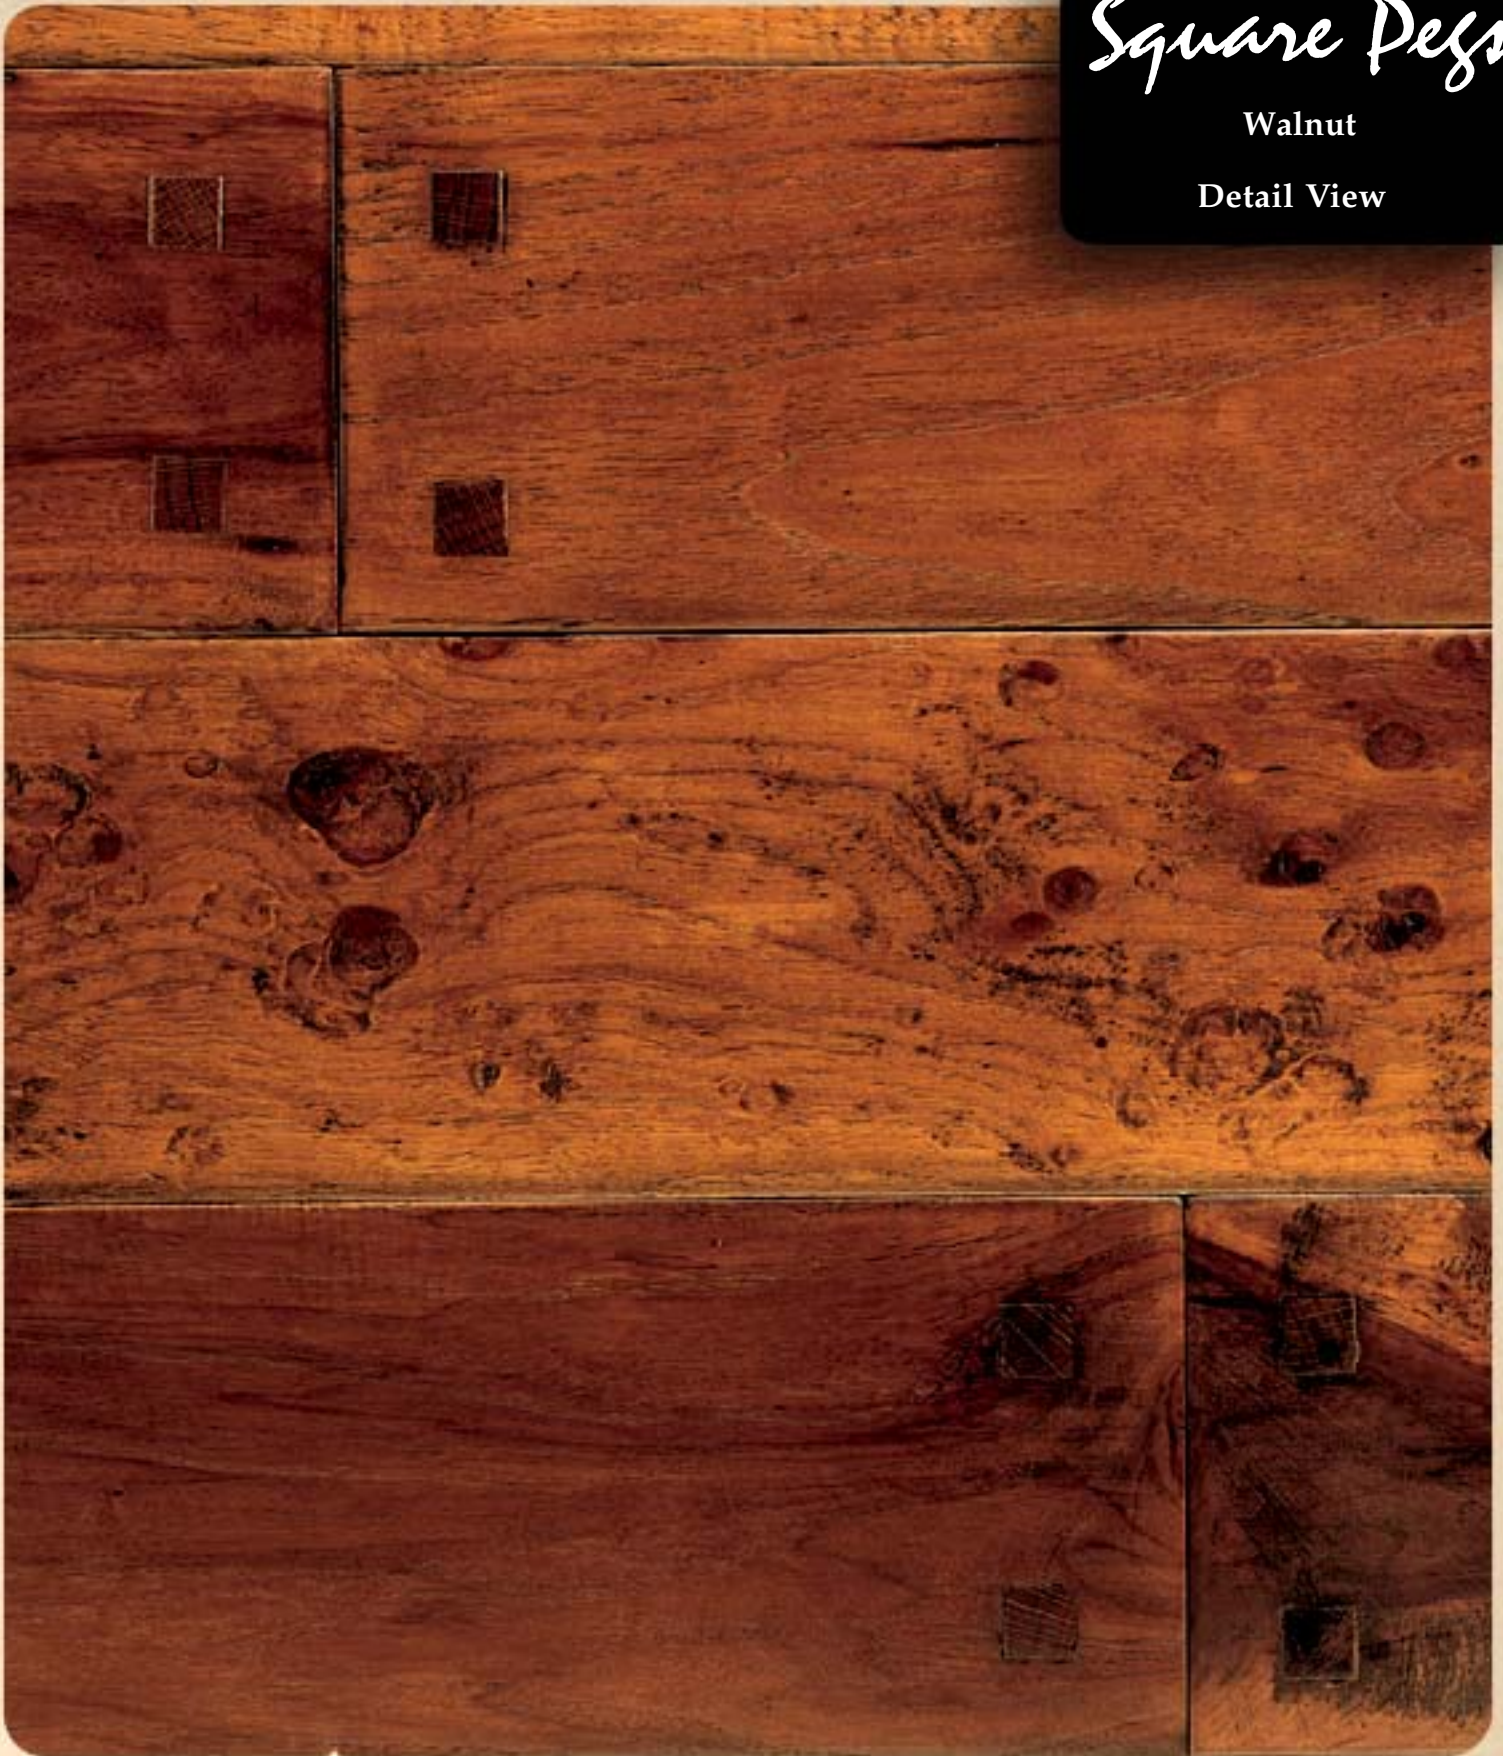

Square Pegs

Walnut

Detail View

Zanella™ Floors of Wood

A DIVISION OF SAROYAN LUMBER COMPANY, INC.
6230 So. Alameda St., Huntington Park, CA 90255

1-800-624-9309 FAX 1-323-589-2028 www.ZanellaWoodFloors.com

© 2001 Zanella Floors of Wood. This catalog is protected under the copyright laws of the United States. All rights reserved.